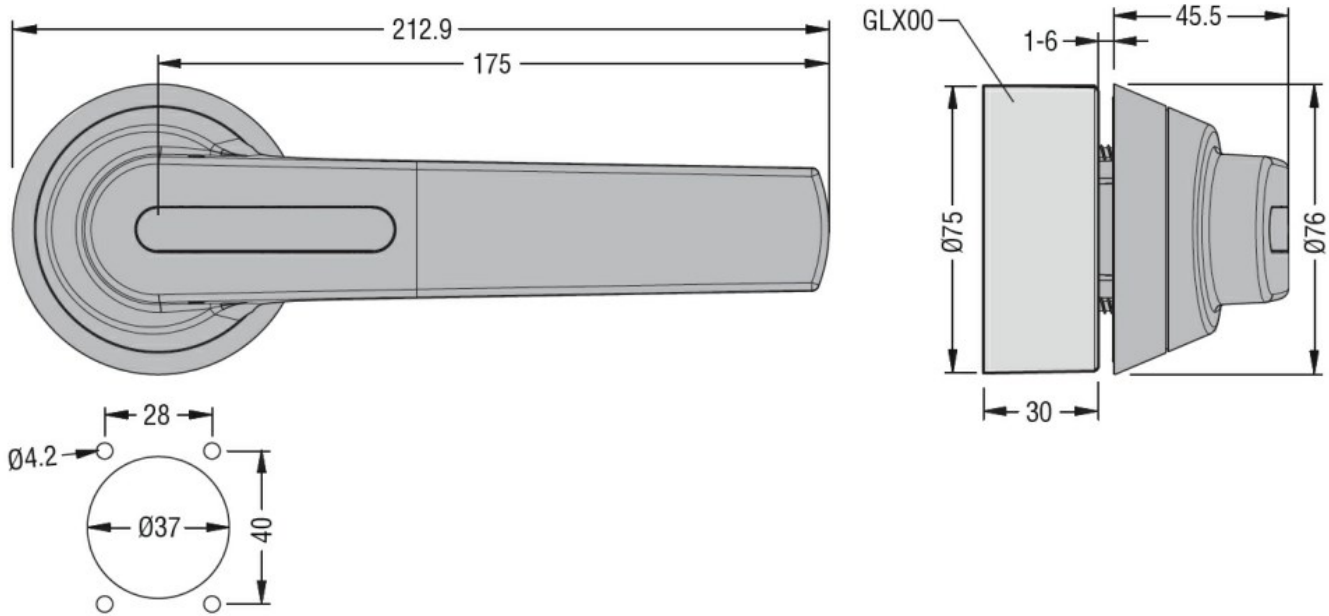

Product designation
Product type designation

Handle
GLX6

Dimensions

Certifications and compliance

Compliance

IEC/EN 60947-1
IEC/EN 60947-3

Certifications

cULus

ETIM classification

ETIM 8.0

EC000230 -
Door coupling
handle for
switchgear